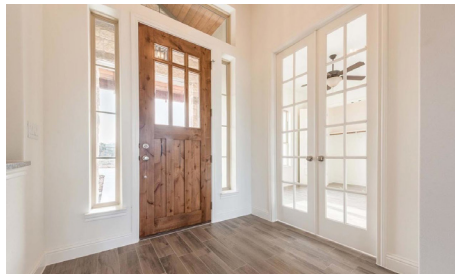

4%
310 Vista View Trail
\$529,900

New Hill Country Home on 3.2 Acres

4% to Buyers Agent for contract that closes by 6/30/17

- Beautiful gated community in the hill country
- 3 bd | 2 1/2 ba | 3 car garage | 2690 sq ft
- High-end finishes and appliances
- Open concept living
- Gourmet kitchen
- Covered patio with fireplace and kitchen
- Master bath with walk-through shower